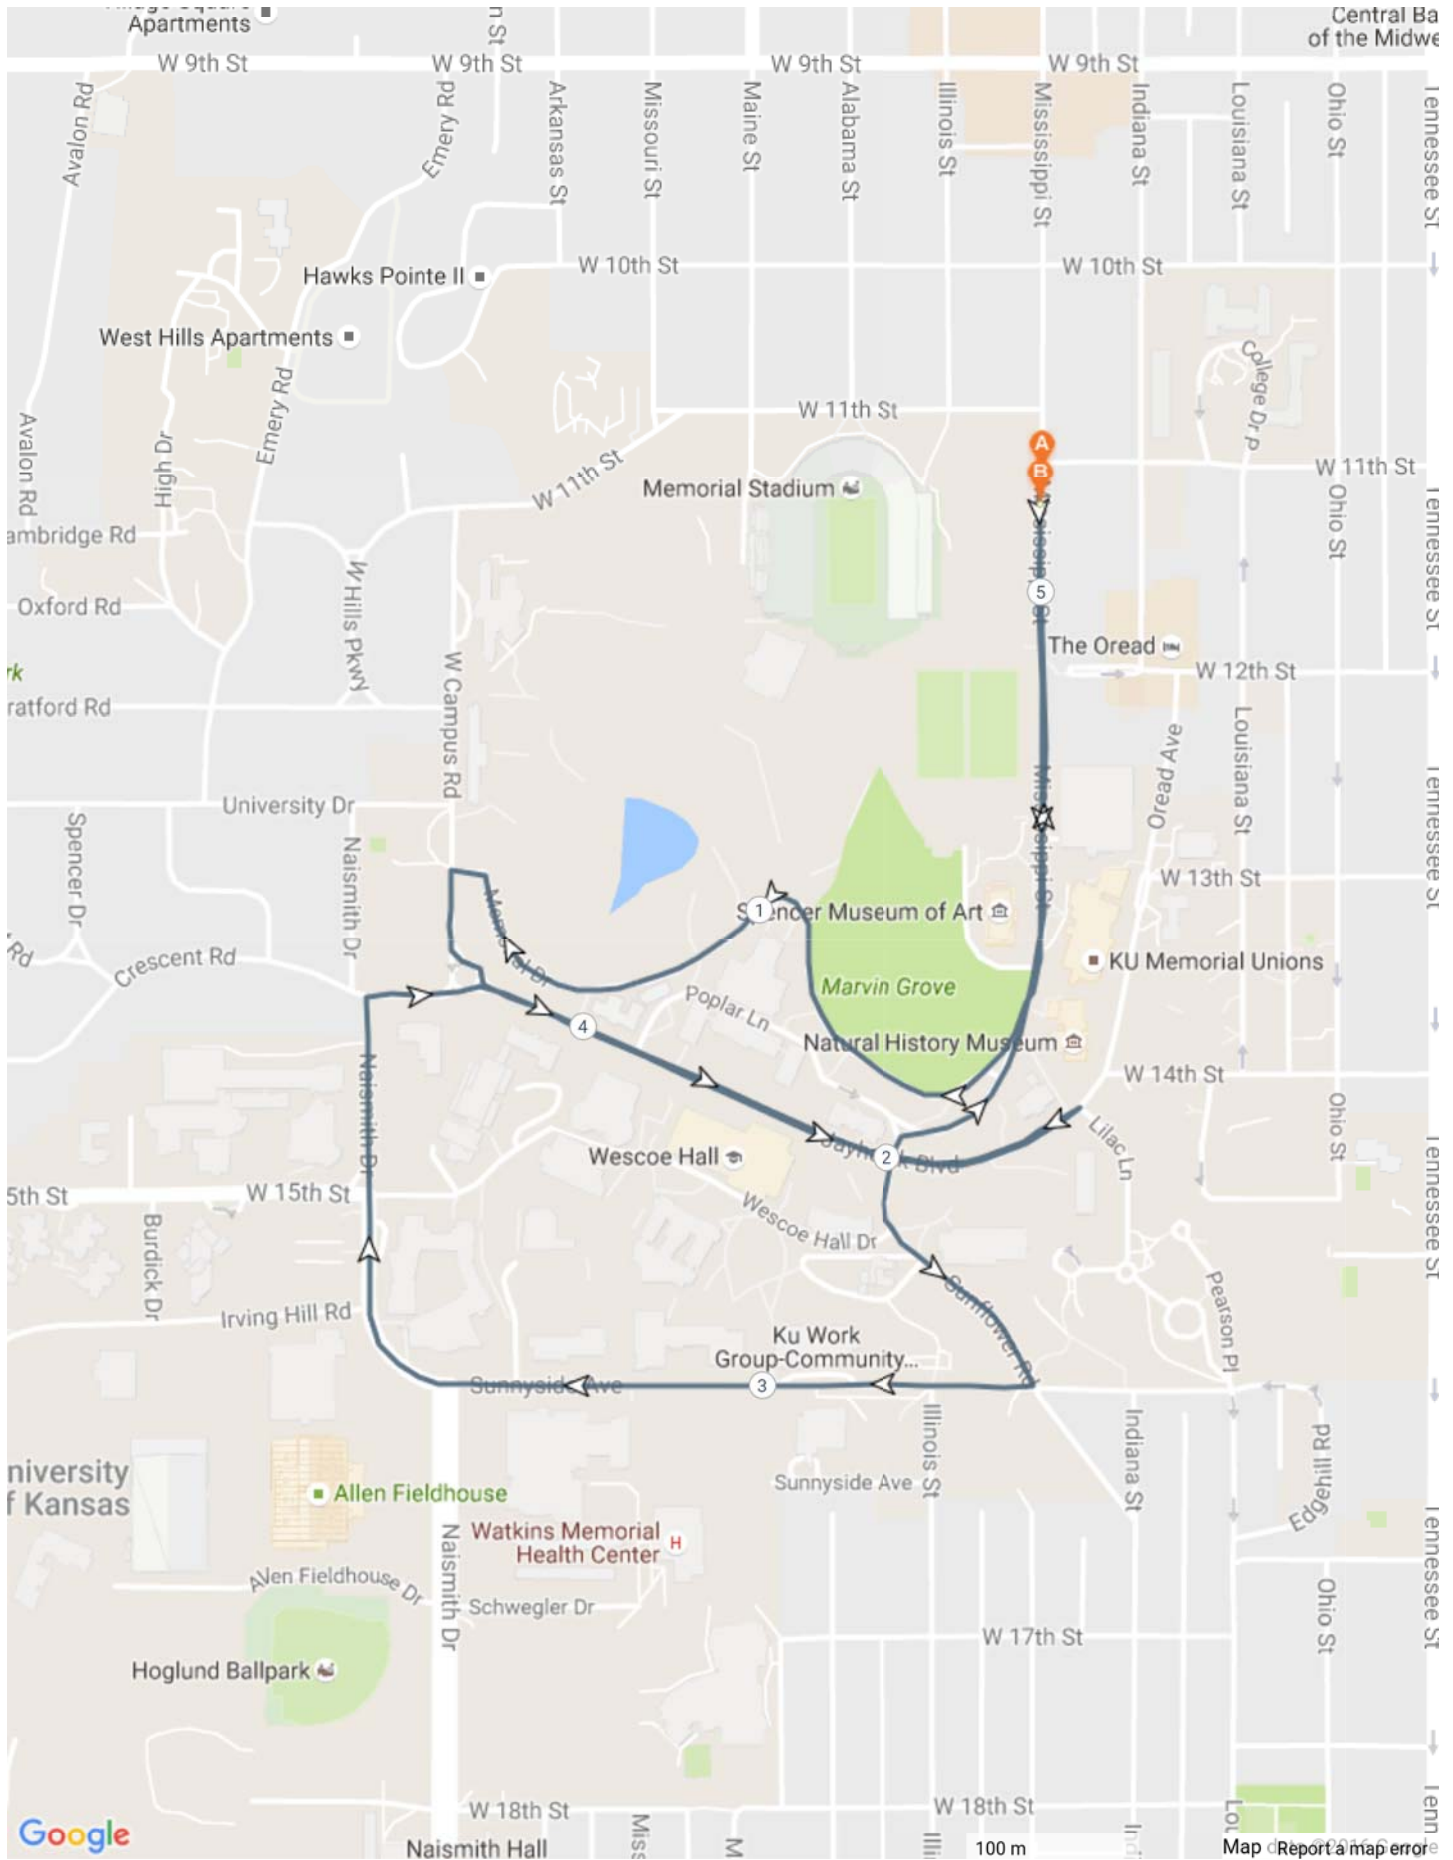

plotaroute.com - KU Campus 2 (5.088 km)

No	Km	Turn	Directions
1	0.000		Start near 1111-1127 Mississippi St, Lawrence, KS 66044, USA
2	0.123		Head south on Mississippi St
3	0.600		Turn right onto Memorial Drive
4	0.956	←	Continue to follow Memorial Dr passing Campanile
5	1.377	←	Turn left toward W Campus Rd
6	1.413	←	Turn left on W Campus Rd
7	1.525		At Chi Omega Fountain (roundabout) keep left onto Jayhawk Blvd
8	1.867		Continue east on Jayhawk Blvd
9	2.215	↓	Near Lilac Ln stay left and circle Traffic Information Booth and proceed west on Jayhawk Blvd
10	2.420	←	Turn left on Sunflower Rd
11	2.571		Continue on Sunflower Rd to Sunnyside Ave
12	2.719	→	Turn right onto Sunnyside Ave
13	3.121		Head west on Sunnyside Ave toward Naismith Dr
14	3.355	↗	Continue onto Naismith Dr
15	3.534		Head north on Naismith Dr (passing Irving Hill Rd & 15th St)
16	3.767	→	Turn right onto Crescent Rd
17	3.840		Head east on Crescent Rd
18	3.885	↗	At Chi Omega Fountain (roundabout) take the 1st exit onto Jayhawk Blvd
19	4.276		Continue east on Jayhawk Blvd toward Mississippi St junction
20	4.345	↖	Turn left on Mississippi St
21	4.543		Head north on Mississippi St toward finish
22	5.088		Turn left into Lot 94 driveway to finish line