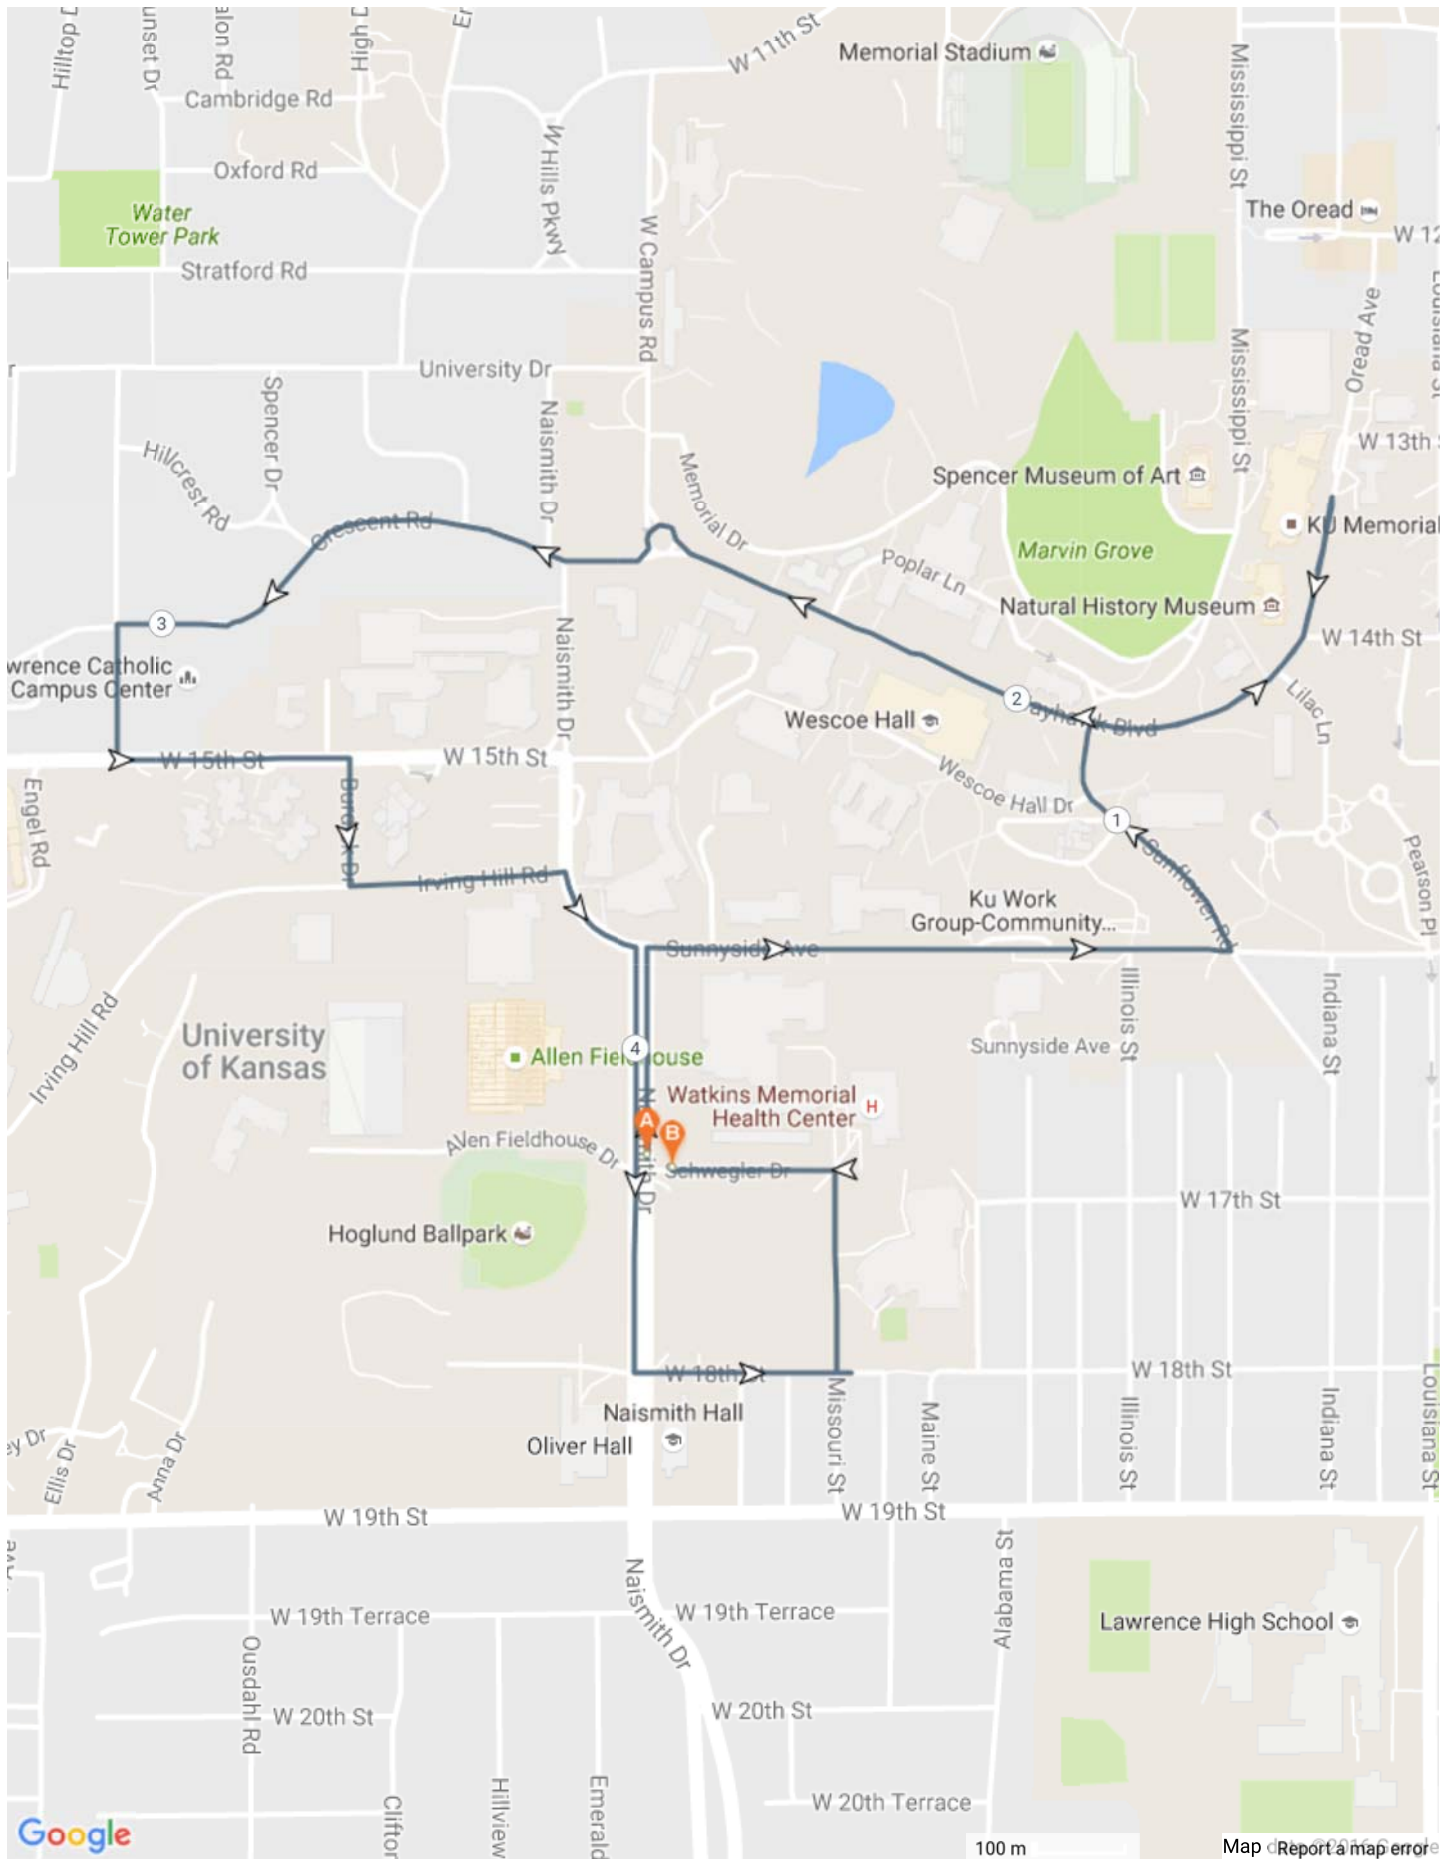

plotaroute.com - KU Campus - Sidewalk (4.947 km)

No	Km	Turn	Directions
1	0.000		Start near 1670-1698 Naismith Dr, Lawrence, KS 66045, USA
2	0.000		Head north on Naismith Dr
3	0.130		Head north on Naismith Dr
4	0.204	→	Head north on Naismith Dr toward Sunnyside Ave
5	0.217	→	Turn right onto Sunnyside Ave
6	0.399		Head east on Sunnyside Ave
7	0.516		Head east on Sunnyside Ave
8	0.622		Head east on Sunnyside Ave toward Illinois St
9	0.723		Head east on Sunnyside Ave toward Sunflower Rd
10	0.808	←	Head east on Sunnyside Ave toward Sunflower Rd
11	0.818	↙	Turn left at the 1st cross street onto Sunflower Rd
12	0.873		Head northwest on Sunflower Rd
13	0.919		Head northwest on Sunflower Rd
14	0.963		Head northwest on Sunflower Rd toward Wescoe Hall Dr
15	1.009		Head northwest on Sunflower Rd toward Wescoe Hall Dr
16	1.045		Head north on Sunflower Rd toward Jayhawk Blvd
17	1.111	→	Head north on Sunflower Rd toward Jayhawk Blvd
18	1.116	→	Turn right onto Jayhawk Blvd
19	1.161		Head east on Jayhawk Blvd
20	1.205		Head east on Jayhawk Blvd
21	1.241		Head northeast on Jayhawk Blvd
22	1.275		Head northeast on Jayhawk Blvd
23	1.305		Head northeast on Jayhawk Blvd toward Lilac Ln
24	1.349	↖	Head northeast on Jayhawk Blvd toward W 14th St
25	1.400		Head north on Jayhawk Blvd
26	1.461		Head north on Jayhawk Blvd
27	1.518	↓	Head south on Jayhawk Blvd
28	1.574		Head south on Jayhawk Blvd
29	1.630		Head south on Jayhawk Blvd toward W 14th St
30	1.698		Head southwest on Jayhawk Blvd toward Lilac Ln
31	1.760		Head southwest on Jayhawk Blvd
32	1.819		Head west on Jayhawk Blvd
33	1.894		Head west on Jayhawk Blvd toward Sunflower Rd
34	1.959		Head west on Jayhawk Blvd
35	2.001		Head northwest on Jayhawk Blvd
36	2.054		Head northwest on Jayhawk Blvd