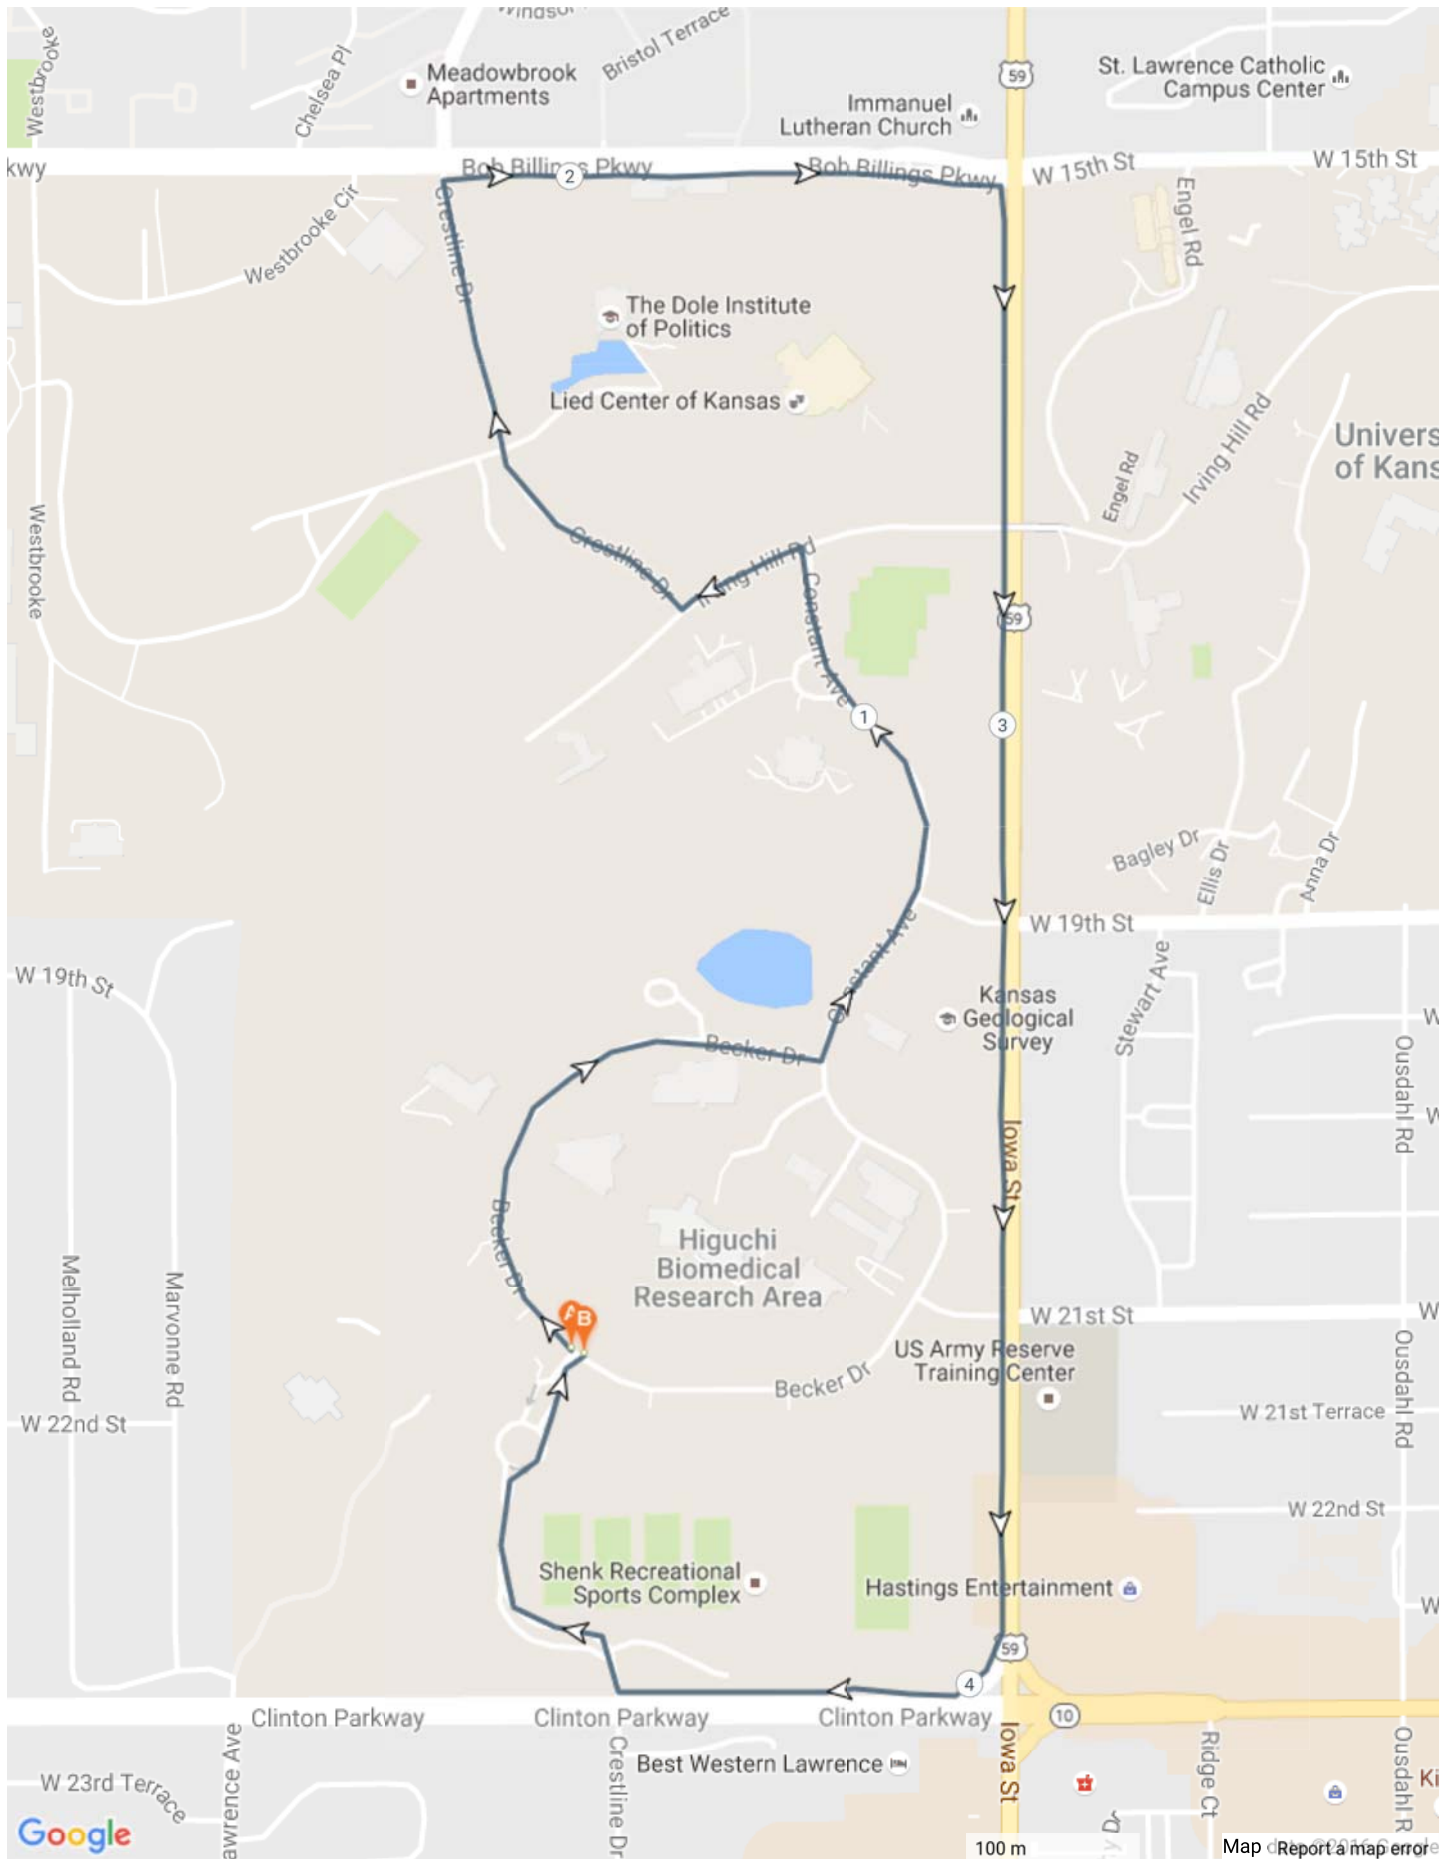

### plotaroute.com - KU Campus - West - 3 (4.811 km)

No	Km	Turn	Directions
1	0.000		Start on Becker Dr heading west
2	0.597	←	Continue on Becker Dr to Constant Ave and turn left
3	0.803		Continue northeast on Constant Ave past junction of W 19th St
4	1.192	←	Continue on Constant Ave to Irving Hill Rd and turn left
5	1.331	→	Turn right onto Crestline Dr
6	1.632		Continue on Crestline Dr past Pettish Dr
7	1.870	→	Turn right onto sidewalk running parallel to Bob Billings Pkwy
8	2.445	→	Turn right and continue on sidewalk running south parallel to Iowa Ave
9	2.811		Continue on sidewalk past Irving Hill Rd
10	3.686		Continue south on sidewalk past W 21st St
11	3.978	↗	Turn right and continue on sidewalk running parallel to Clinton Pkwy
12	4.366	→	Turn right onto Crestline Dr following northwest toward round about
13	4.689	↖	Continue on Crestline Dr staying right on roundabout
14	4.811		Finish