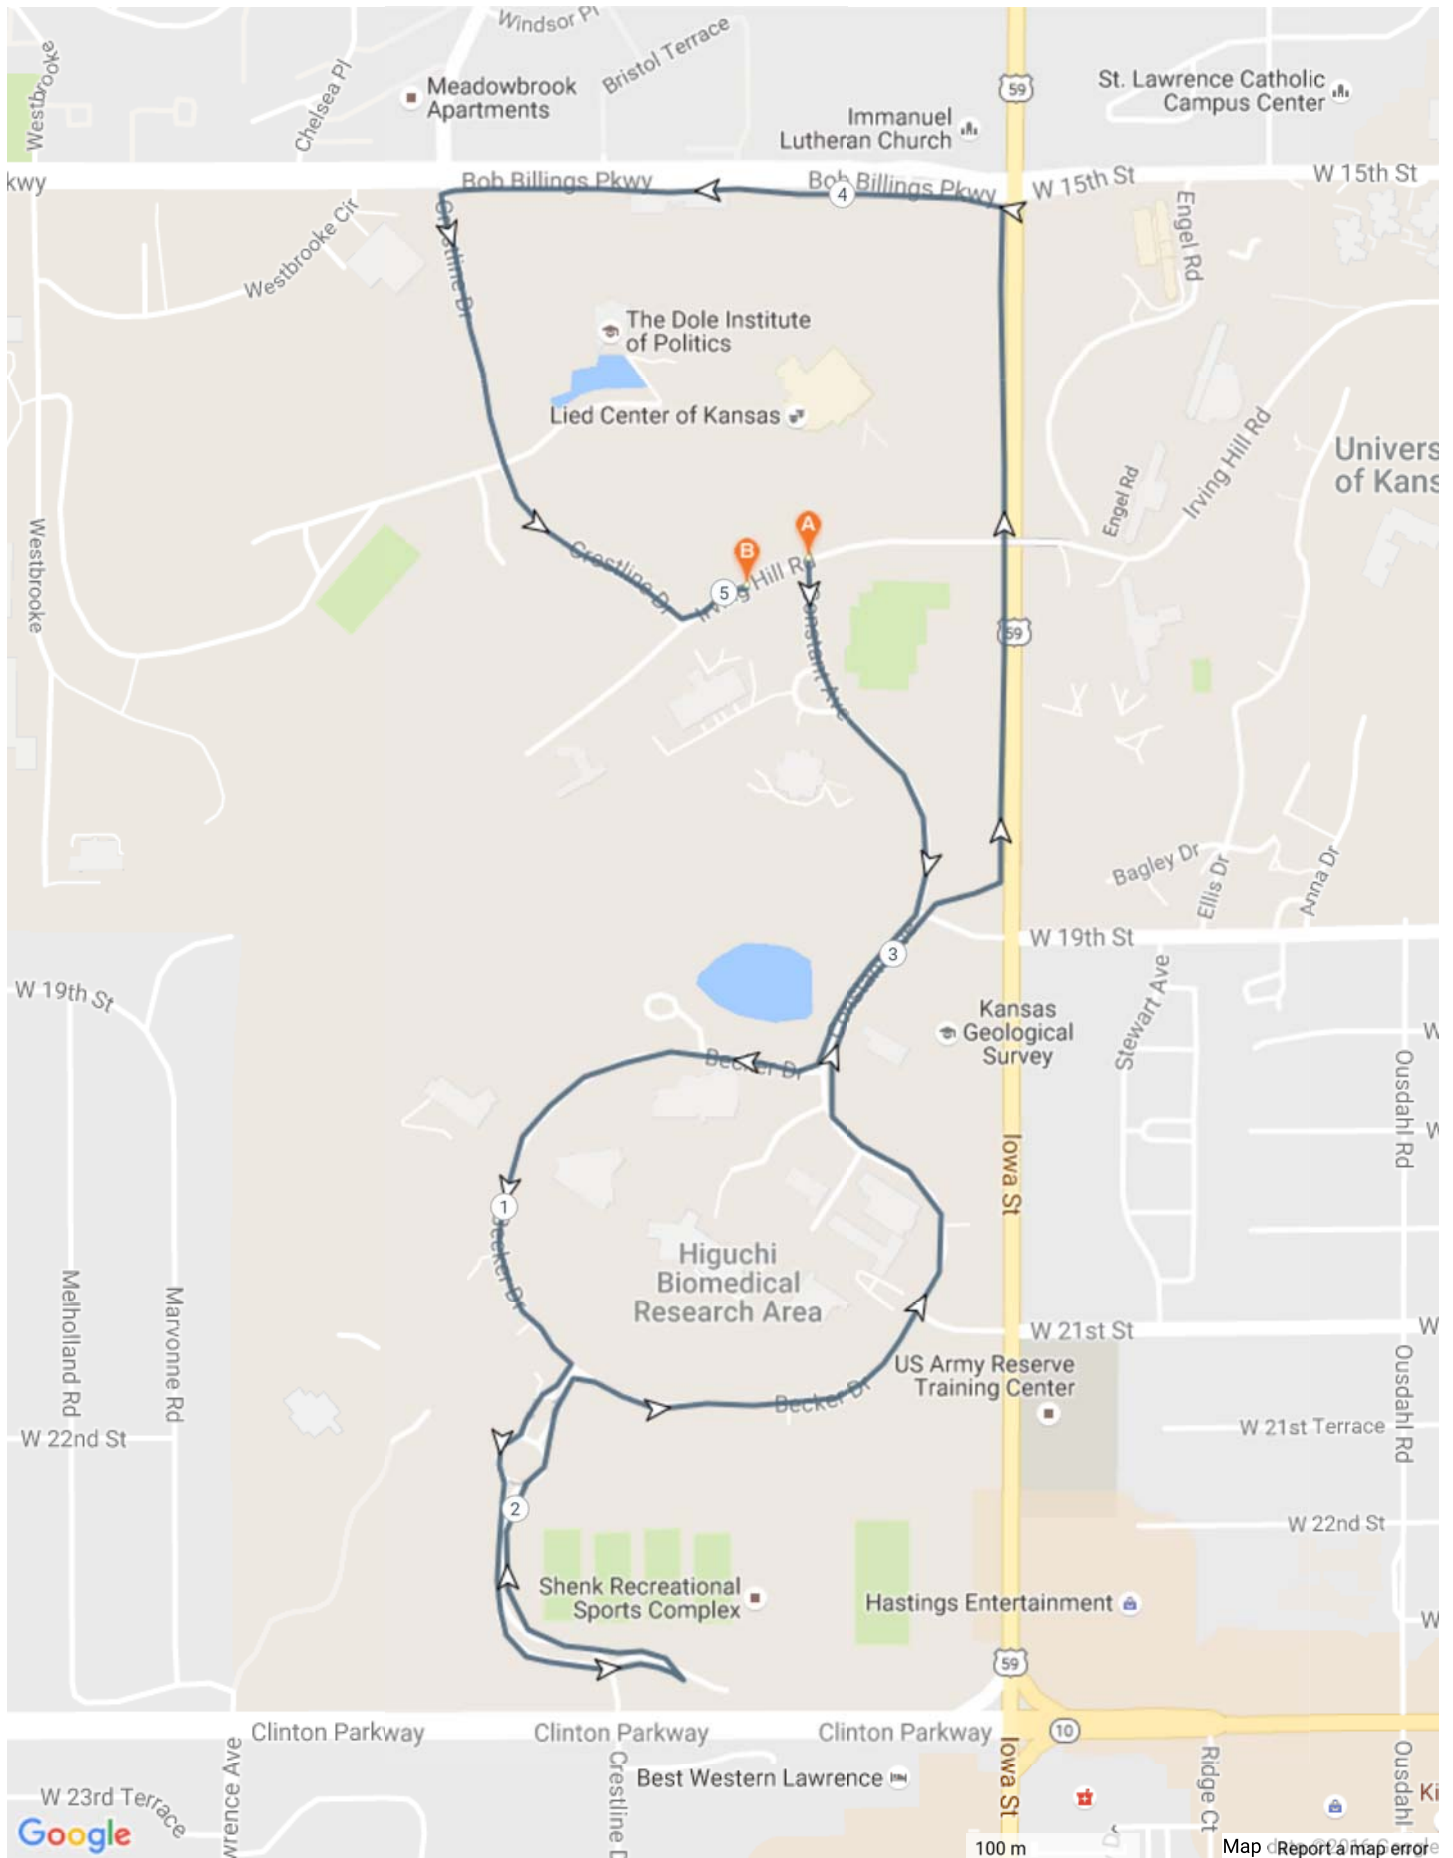

### plotaroute.com - KU Campus - West - 1 (5.024 km)

No	Km	Turn	Directions
1	0.000		Start - Lied Center Parking Lot - head south on Constant Ave
2	0.403	↗	Follow Constant Ave past W 19th St
3	0.576	↗	Continue on Constant Ave to Becker Dr and turn right
4	0.971		Continue on Becker Dr
5	1.187	→	Turn right on to Crestline Dr heading southwest
6	1.262		Continue on Crestline Dr staying right on roundabout
7	1.627		Enter driveway to Parking Lot 218 - turn around point will be marked and head back toward Crestline Dr
8	2.029		Continue north on Crestline Dr and enter roundabout staying to right side
9	2.174		Turn right onto Becker Dr heading east
10	2.873		Turn right onto Constant Ave heading toward W 19th St
11	3.068	↗	At W 19th St cross onto sidewalk
12	3.139	↖	Follow sidewalk north along Iowa Ave/Hwy 59
13	3.564		Cross Irving Hill Rd and continue north on sidewalk
14	3.877		Turn left on sidewalk along Bob Billings Pkwy
15	4.400	←	Continue on sidewalk to Crestline Dr and turn left
16	4.947	←	Continue on Crestline Dr and turn left onto Irving Hill Rd
17	4.998		Finish line on Irving Hill Rd